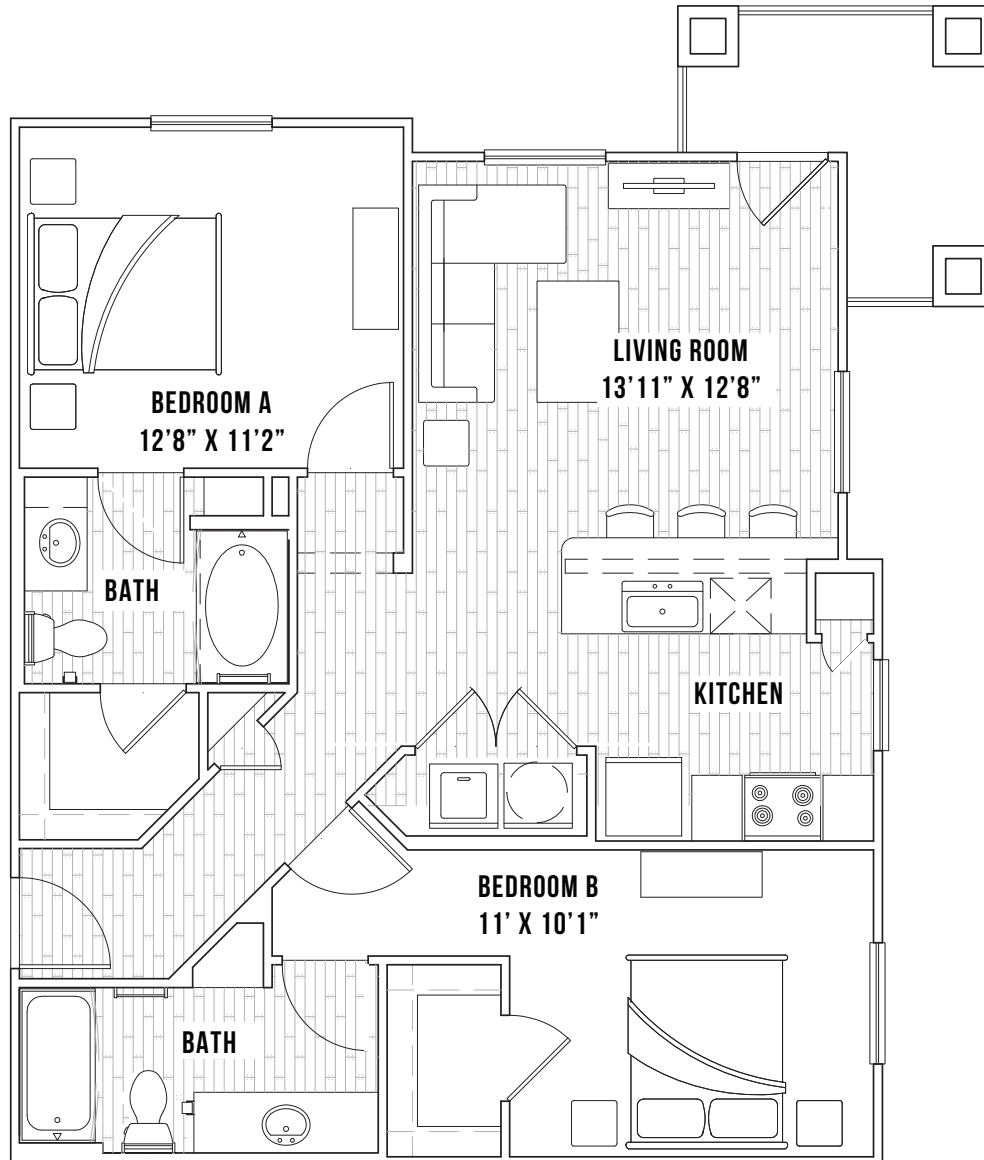

UPTOWN

Square

THE ROCKEFELLER

2 bedroom / 2 bathroom • 960 sq ft

1354 Thorpe Lane, San Marcos, TX 78666 | UptownSanMarcos.com | 512.667.9189

*Amenities, materials, furniture and floorplans are subject to change. Illustration is representational. Pricing and availability subject to change without notice. Information is believed to be accurate but is not warranted. Speak with a leasing agent for additional details.